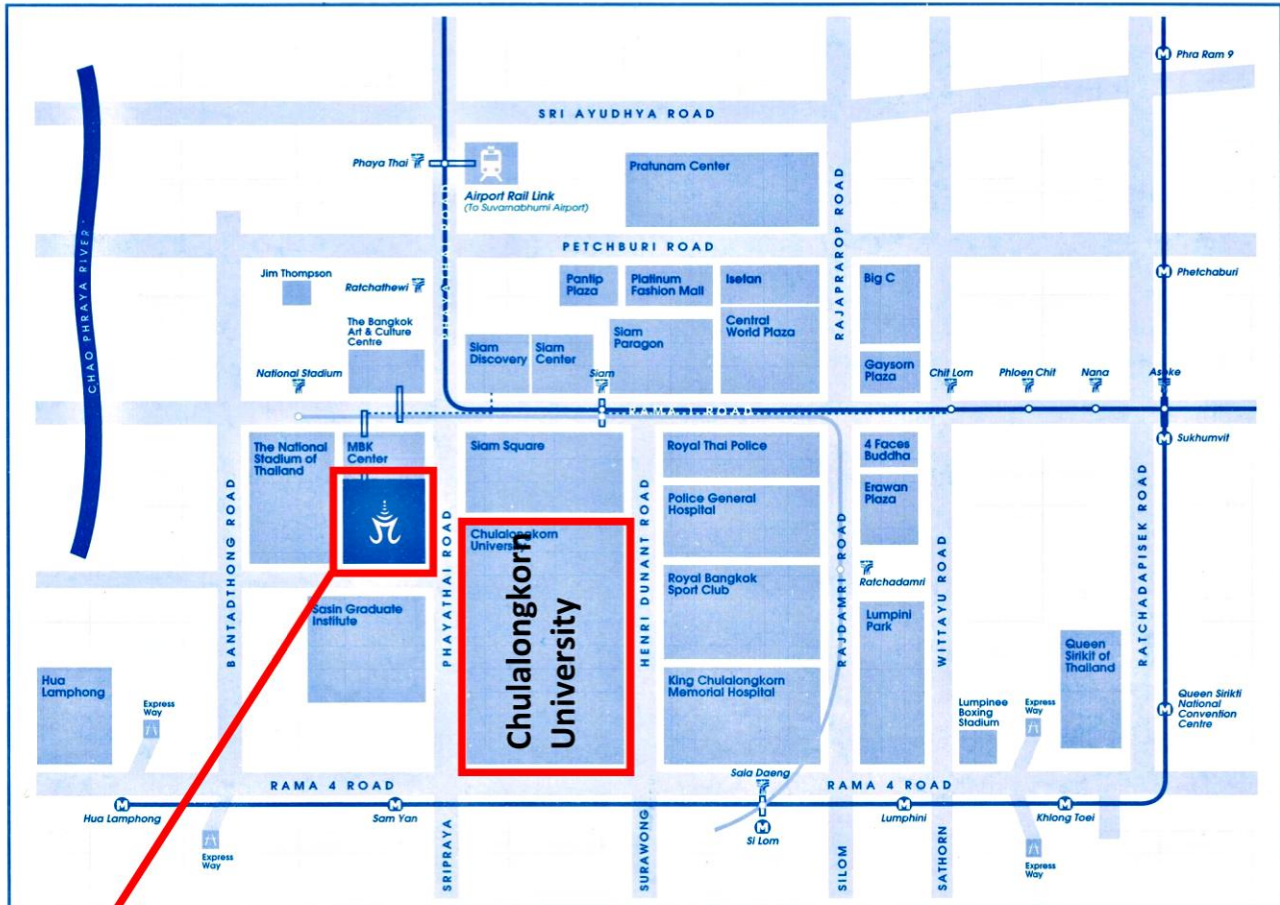

*Transportation Guide for taking Public Taxi
from Bangkok Int'l Airport to Pathumwan Princess Hotel*